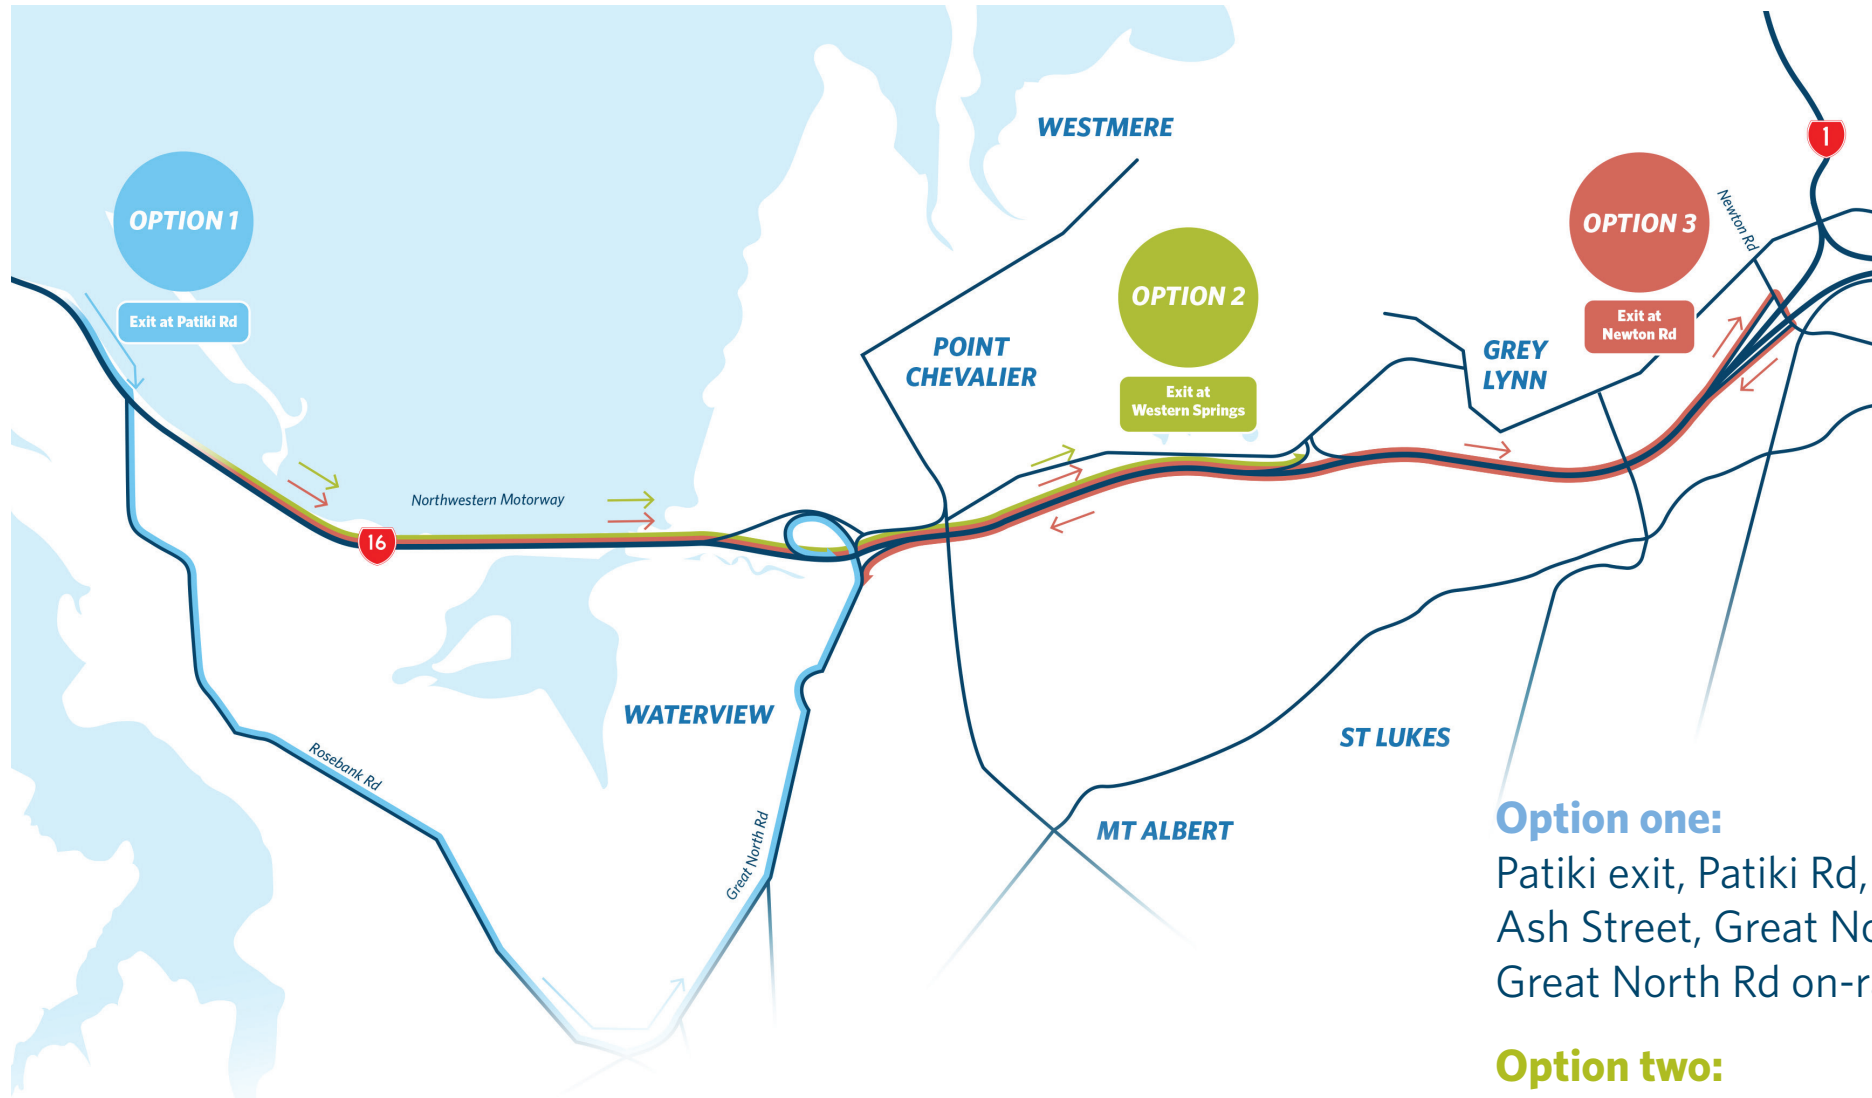

Detour routes for the Great North Rd citybound exit closure

Option one:

Patiki exit, Patiki Rd, Rosebank Rd, Ash Street, Great North Rd, Great North Rd on-ramp

Option two:

St Lukes exit, Great North Rd

Option three:

Newton Rd exit