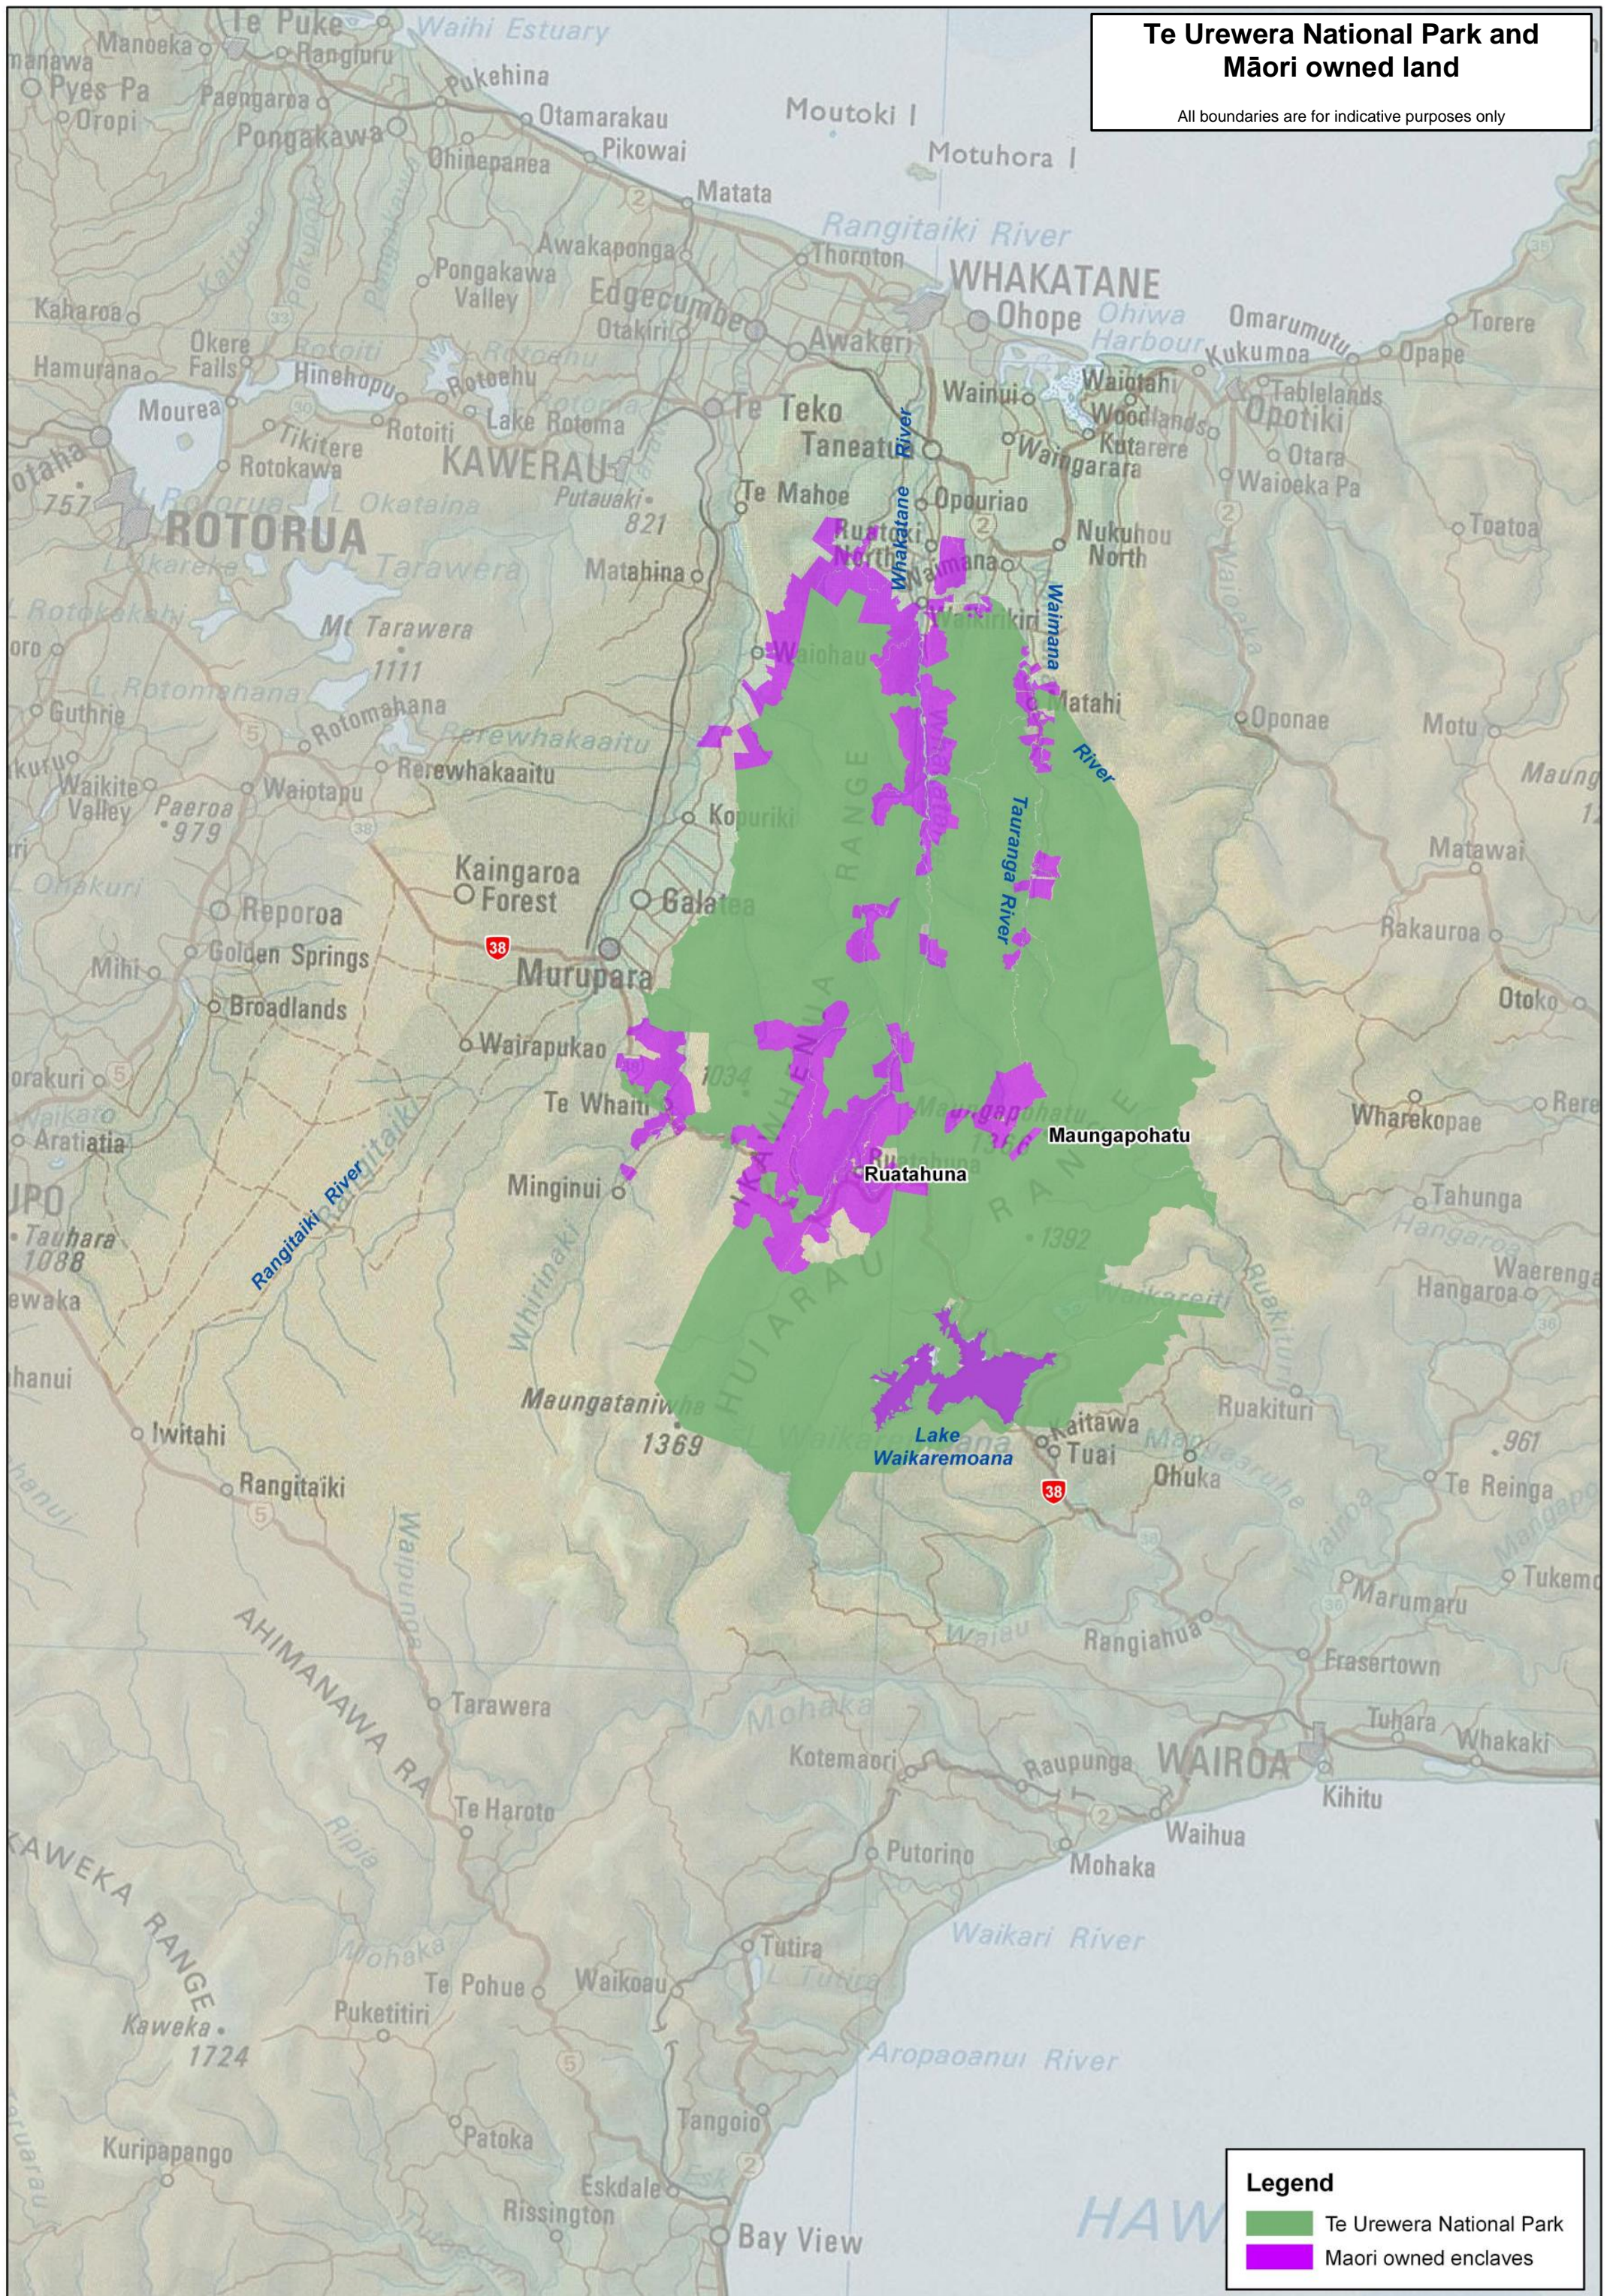

Te Urewera National Park and Māori owned land

All boundaries are for indicative purposes only

Legend

- Te Urewera National Park
- Māori owned enclaves