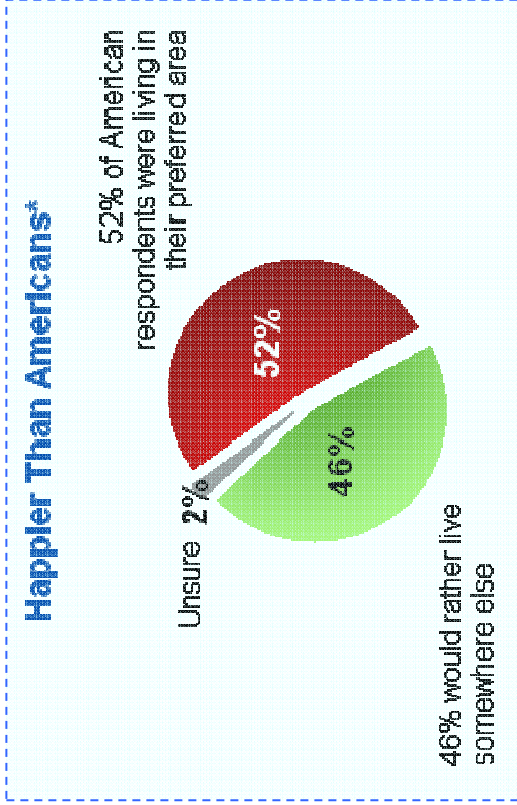

*NB: Data sourced from a PEW Research Centre telephone survey of a nationally representative sample of 2,260 adults, conducted Oct. 3-19, 2008