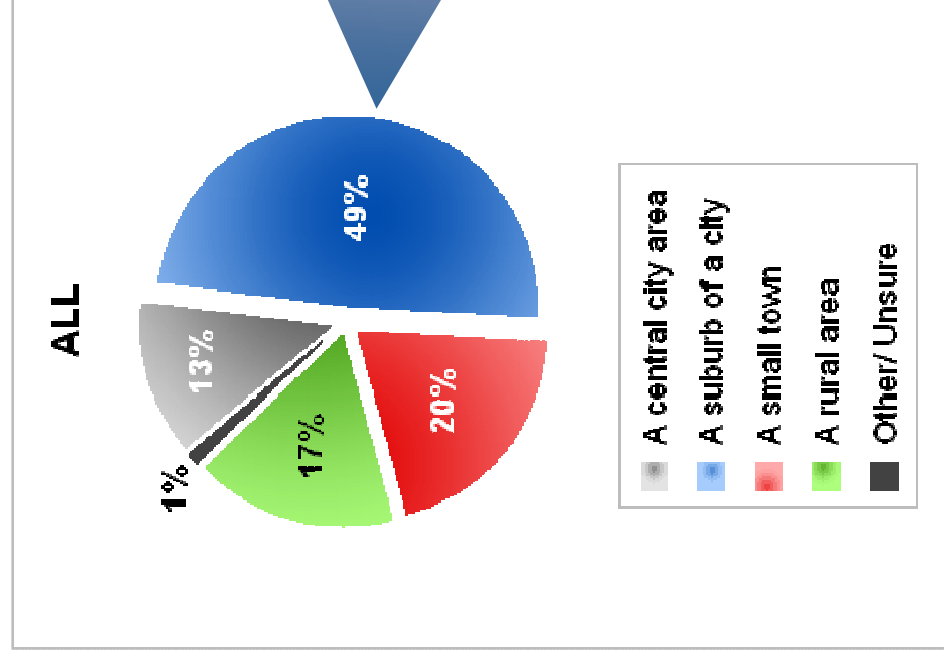

Now Live ...

Which of the following best describes the place where you *NOW* live?