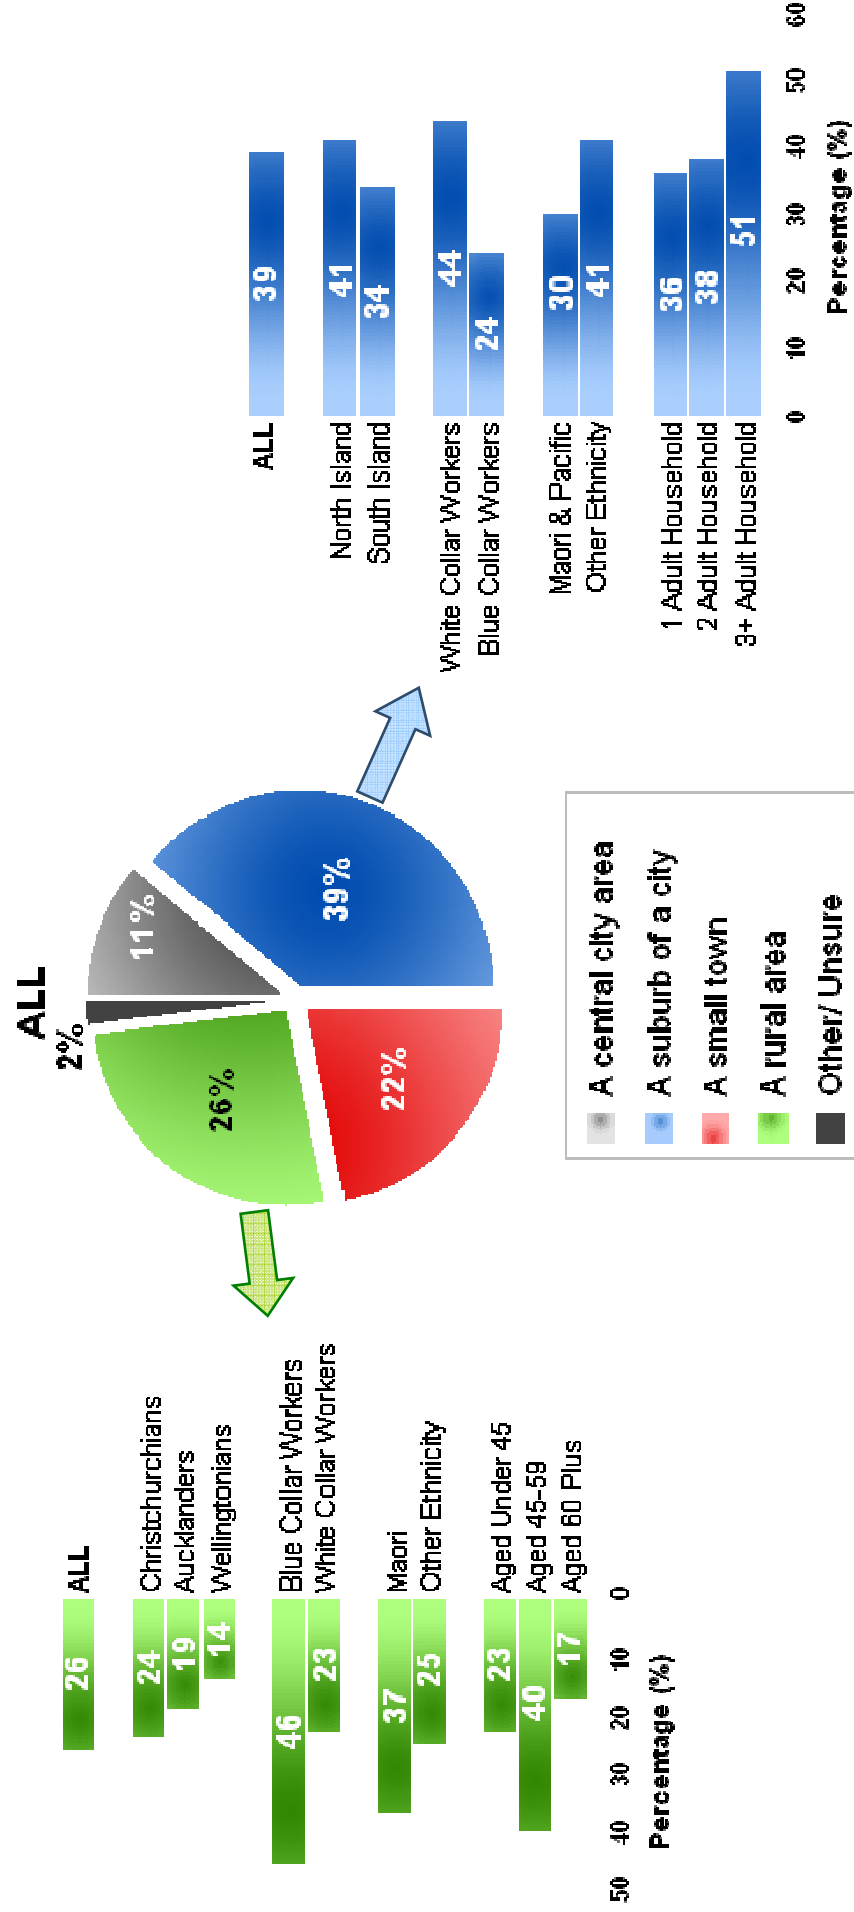

- Of this sample -
- 49% now live, and would like to live in the suburbs
 - 20% now live, and would like to live in a rural area
 - 20% now live, and would like to live in a small town
 - 11% now live, and would like to live in the central city

24% said they would rather live in a different kind of place

*NB: Data sourced from a PEW Research Centre telephone survey of a nationally representative sample of 2,260 adults, conducted Oct. 3-19, 2008

Now Live ...

Which of the following best describes the place where you *NOW* live?

Like to Live ...

Which of the following best describes the place where you would LIKE to live?

Comparisons With America

Which of the following best describes the place where you NOW live?

NZ

- A central city area
- A suburb of a city
- A small town
- A rural area
- Other/ Unsure

USA*

Which of the following best describes the place where you would LIKE to live?

NZ

- A central city area
- A suburb of a city
- A small town
- A rural area
- Other/ Unsure