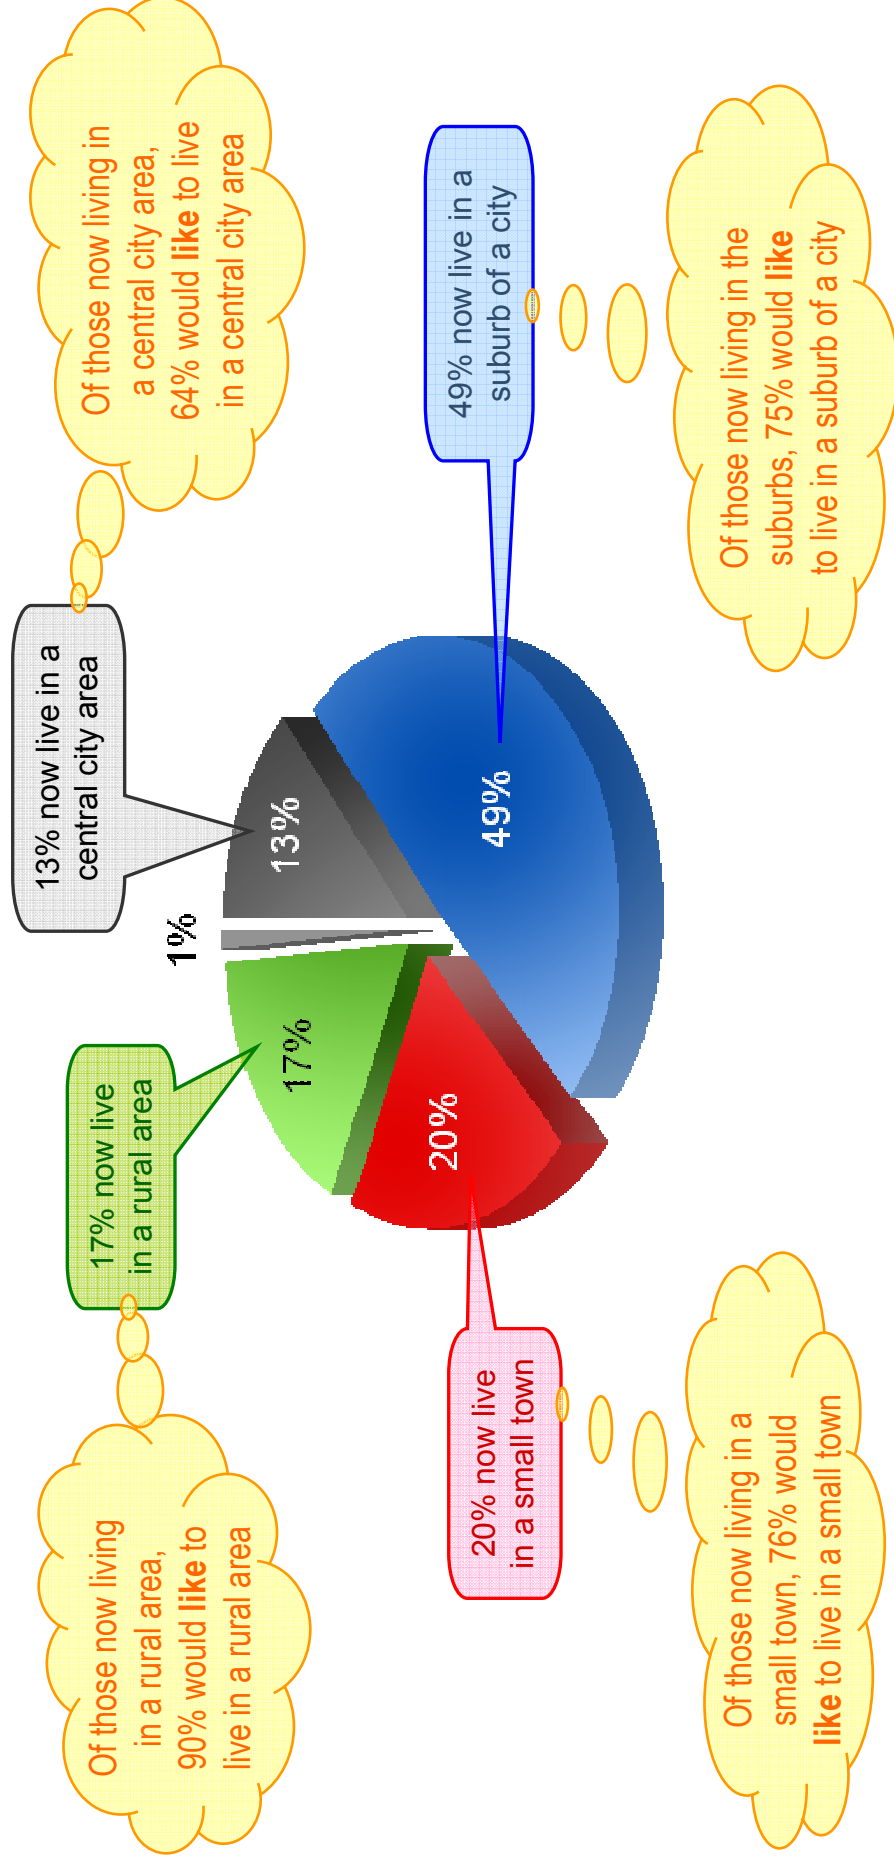

Key findings

- Most New Zealanders would like to live in the suburbs or a small town.
 - 39% said they would like to live in a suburb of a city.
 - Again this was higher amongst white collar workers compared to blue collar (44% and 24%).
 - Maori and Pacific people were less preferable of the suburbs (30%) compared to people from other ethnic backgrounds (41%).
 - 11% would like to live in a central city area, while 22% would like to live in a small town.
 - One in four took kindly to wanting to live in a rural area.
 - This was slightly higher amongst males than females, as well as South Islanders than North Islanders.
 - Of those in the big cities, Christchurch people were more inclined to live there (24%) compared to Aucklanders (19%) or Wellingtonians (14%).

Most Are Happy Where They Are ...

Which of the following best describes the place where you *NOW* live?

Most Are Happy Where They Are ...

76% said they would LIKE to live in the type of area they are NOW living in