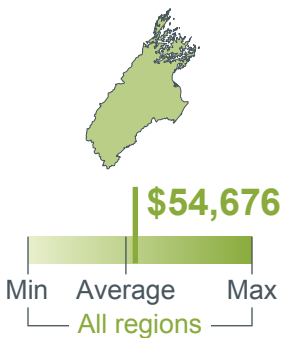

Marlborough

Regional GDP, 2015

GDP value, (billion)

GDP per capita

Change in GDP, 2010–15

Visit our website for more information

www.stats.govt.nz/regionalgdp

Note: Figures may not sum to totals due to rounding.

Source: Statistics New Zealand

Statistics
New Zealand
TATAURANGA AOTEAROA