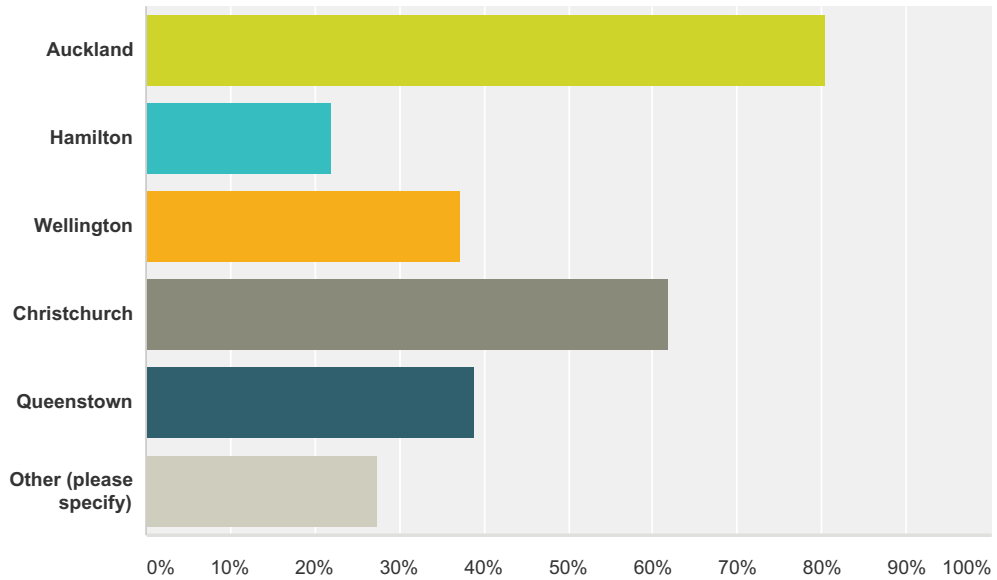

Jetstar to Palmerston North Survey

Q2 What NZ cities would you like to see Jetstar fly from Palmerston North to?

Answered: 996 Skipped: 18

Answer Choices	Responses	Count
Auckland	80.42%	801
Hamilton	21.99%	219
Wellington	37.15%	370
Christchurch	61.75%	615
Queenstown	38.86%	387
Other (please specify)	27.31%	272
Total Respondents: 996