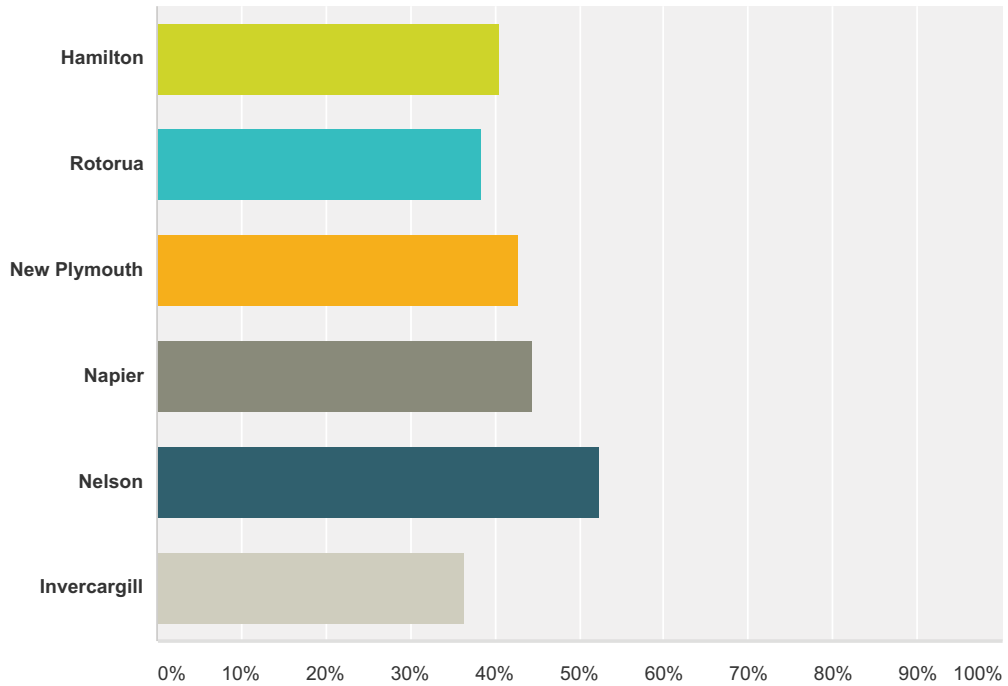

Jetstar to Palmerston North Survey

Q3 What other cities should be included in Jetstar's regional network?

Answered: 939 Skipped: 75

Answer Choices	Responses	
Hamilton	40.58%	381
Rotorua	38.45%	361
New Plymouth	42.81%	402
Napier	44.52%	418
Nelson	52.50%	493
Invercargill	36.32%	341
Total Respondents: 939