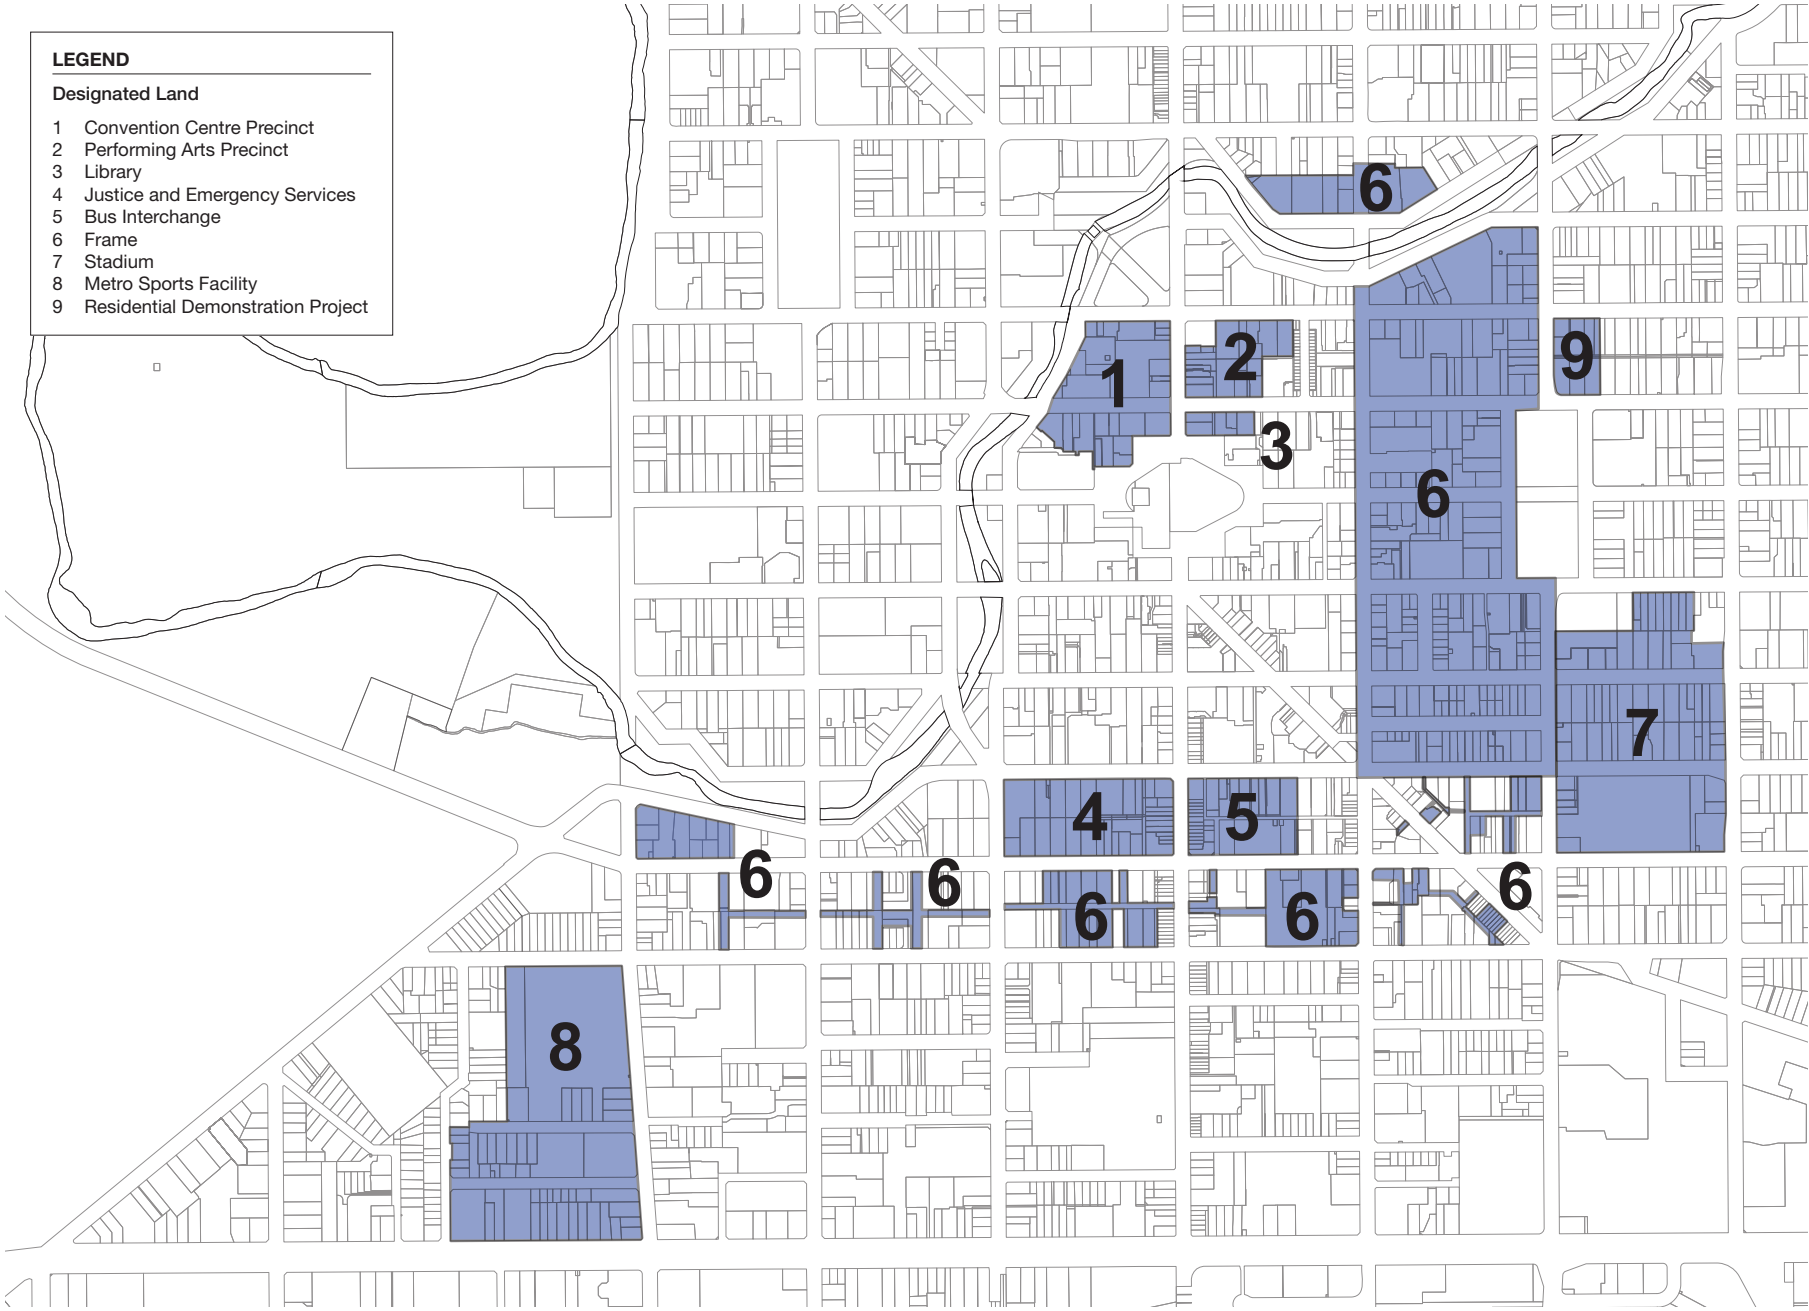

Central City: Current Designations

LEGEND

Designated Land

- 1 Convention Centre Precinct
- 2 Performing Arts Precinct
- 3 Library
- 4 Justice and Emergency Services
- 5 Bus Interchange
- 6 Frame
- 7 Stadium
- 8 Metro Sports Facility
- 9 Residential Demonstration Project

Scale 1:10000