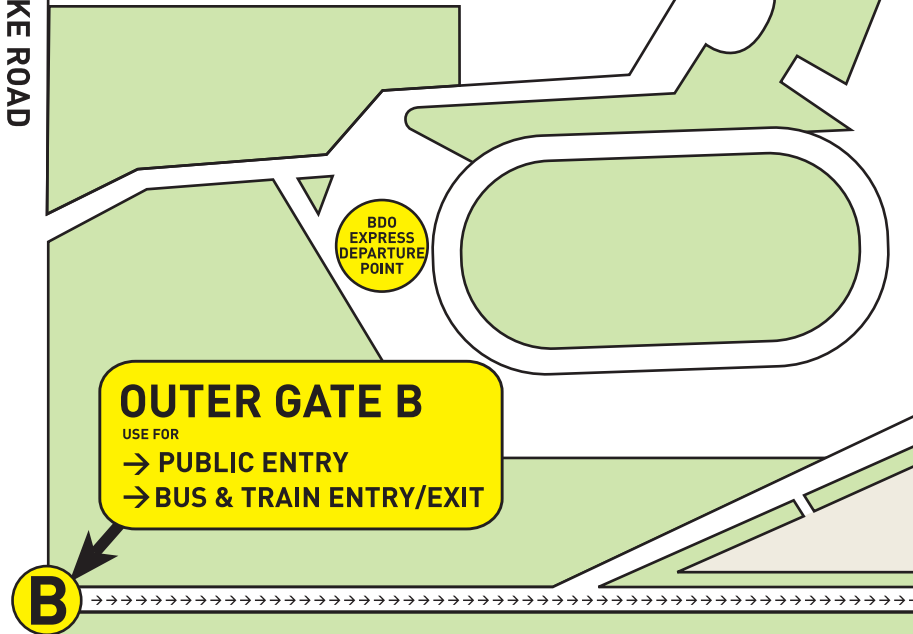

big day out 2011

MOUNT SMART STADIUM, AUCKLAND FRIDAY 21 JANUARY

MA15 THE BIG DAY OUT IS FOR MATURE AUDIENCES ONLY. CHILDREN UNDER THE AGE OF 15 WILL NOT BE PERMITTED.
NOTE: WRISTBANDS ARE REQUIRED TO ENTER ALL BAR AREAS AND ARE AVAILABLE AT THE BAR AREAS AND GATE A ENTRY. PHOTO ID REQUIRED FOR WRISTBANDS.

O'RORKE ROAD

BEASLEY AVENUE

CHURCH STREET

TICKET PICK UP
ID REQUIRED

TICKET SALES
EFTPOS & CASH ONLY

OUTER GATE B
USE FOR
→ PUBLIC ENTRY
→ BUS & TRAIN ENTRY/EXIT

B

DON'T FORGET - USE PUBLIC TRANSPORT!
THERE IS NO PUBLIC PARKING AT THE BIG DAY OUT

STATION ROAD

MAURICE ROAD

ENTRY A
USE FOR
→ MAIN ENTRY
→ DISABLED ACCESS

A

TEMPORARY TAXI STAND

PARENT SET-DOWN & PICK-UP POINT